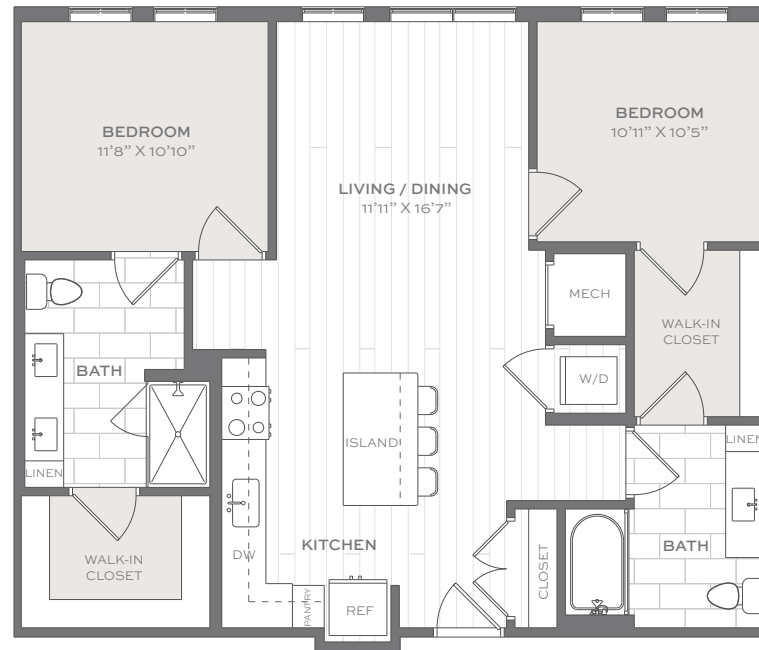

NORTHLIGHT

EDGE-ON-HUDSON

B1B

2 BED | 2 BATH

1,065 SQ. FT.

APARTMENT

RENT

DATE AVAILABLE

2 MAXWELL DRIVE
SLEEPY HOLLOW, NY 10591

914-502-4393
NorthLightSleepyHollow.com

Elevations and floor plans are artist's renderings and are shown for illustration purposes only. All square feet are approximate only. Pricing is subject to change.