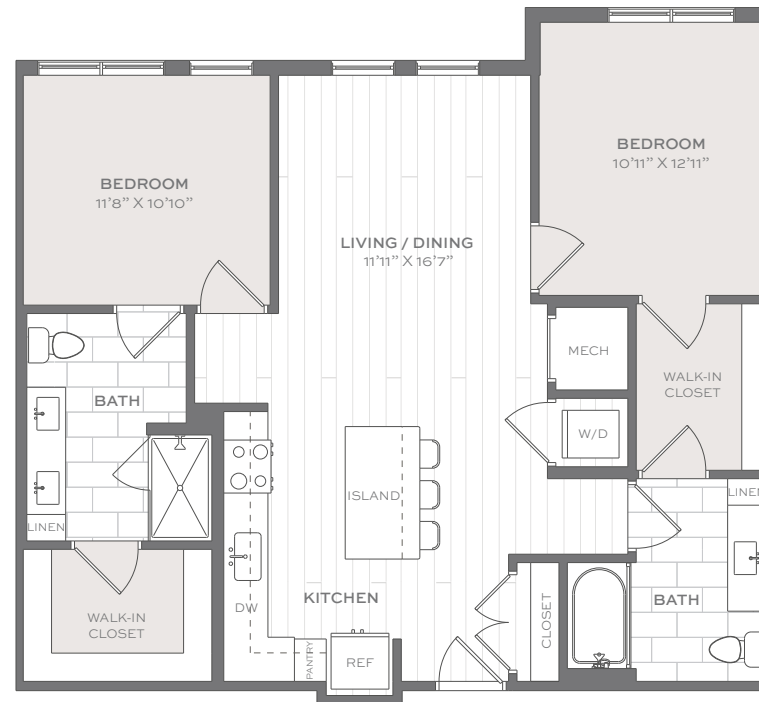

NORTHLIGHT

EDGE-ON-HUDSON

B1D

2 BED | 2 BATH

1,094 SQ. FT.

APARTMENT

RENT

DATE AVAILABLE

2 MAXWELL DRIVE
SLEEPY HOLLOW, NY 10591

914-502-4393
NorthLightSleepyHollow.com

Elevations and floor plans are artist's renderings and are shown for illustration purposes only. All square feet are approximate only. Pricing is subject to change.